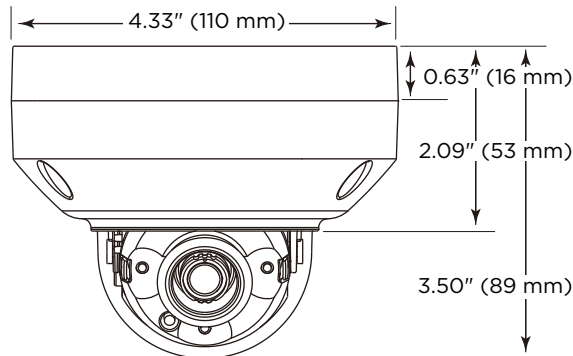

CAMERA DOCUMENTATION

pkdge.co/cameras

* IPScan software can be downloaded from <http://www.pakedge.com/>

CK-CAM-BU832 BULLET CAMERA

BULLET CAMERA	DESCRIPTION
Mount	Indoor/outdoor bullet, ceiling/eaves, wall
Dimensions	2.68 × 2.72 × 7.28" (68 × 69 × 185 mm)
Weight	15.87 oz (450 g)
Power consumption	12VDC, 7.5W; PoE, 8.5W
Illumination	IR LEDs, range 100 ft (30 m)
Glass	Heat resistant
Weather resistant	IP66, waterproof Adjustable sun/rain shield
Vandal resistant	IK10 (protects against impact of 5 kg at 40 cm)
IR reflection reduction	Yes
SD Card	Yes

CK-CAM-TU652 TURRET CAMERA

<u>TURRET CAMERA</u>	<u>DESCRIPTION</u>
Mount	Indoor/Outdoor fixed turret, ceiling/eave, wall
Dimensions	4.53 × 3.58" (115 × 91 mm)
Weight	15.87 oz (450 g)
Power consumption	12VDC, 5.8W; PoE, 7W
Illumination	IR LEDs, range 100 feet (30 m)
Image improvement	Separate lens and IR window
Weather resistant	IP66, waterproof
Vandal resistant	IK7 (protects against impact of 500 g at 40 cm)
IR reflection reduction	Yes; separate lens and IR window for improved image
SD Card	No

CK-CAM-DO652 OUTDOOR DOME CAMERA

<u>OUTDOOR DOME CAMERA</u>	<u>DESCRIPTION</u>
Mount	Outdoor dome, ceiling/eaves
Dimensions	4.33 × 3.50" (110 × 89 mm)
Weight	17.64 oz (500 g)
Power consumption	12VDC, 4.8W; PoE, 6W
Illumination	IR LEDs, 60 degree spread, range 100 feet (30 m)
Weather resistant	IP66, waterproof
Vandal resistant	IK10 (protects against impact of 5 kg at 40 cm)
SD Card	Yes