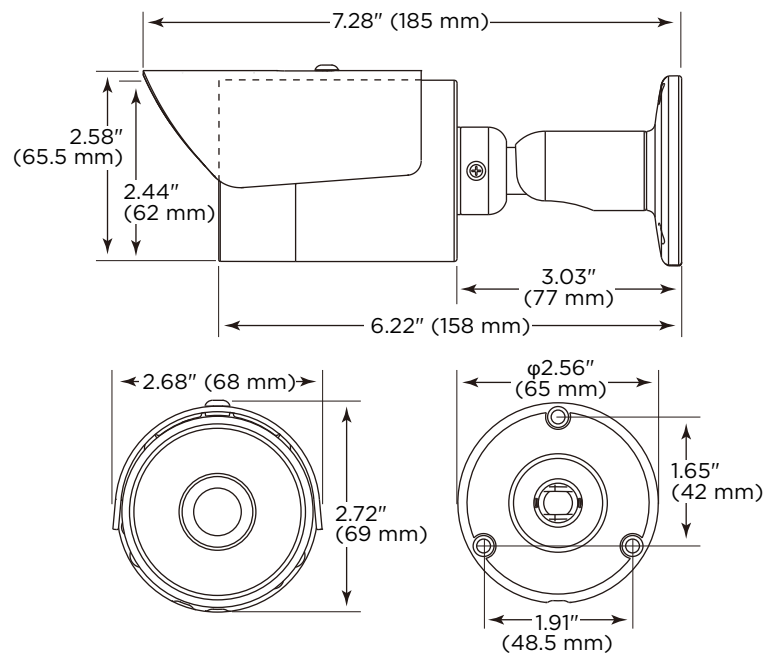

CAMERA DOCUMENTATION

pkdge.co/cameras

* IPScan software can be downloaded from <http://www.pakedge.com/>

CK-CAM-BU832 BULLET CAMERA

BULLET CAMERA	DESCRIPTION
Mount	Indoor/outdoor bullet, ceiling/eaves, wall
Dimensions	2.68 × 2.72 × 7.28" (68 × 69 × 185 mm)
Weight	15.87 oz (450 g)
Power consumption	12VDC, 7.5W; PoE, 8.5W
Illumination	IR LEDs, range 100 ft (30 m)
Glass	Heat resistant
Weather resistant	IP66, waterproof Adjustable sun/rain shield
Vandal resistant	IK10 (protects against impact of 5 kg at 40 cm)
IR reflection reduction	Yes
SD Card	Yes

CK-CAM-TU652 TURRET CAMERA

<u>TURRET CAMERA</u>	<u>DESCRIPTION</u>
Mount	Indoor/Outdoor fixed turret, ceiling/eave, wall
Dimensions	4.53 × 3.58" (115 × 91 mm)
Weight	15.87 oz (450 g)
Power consumption	12VDC, 5.8W; PoE, 7W
Illumination	IR LEDs, range 100 feet (30 m)
Image improvement	Separate lens and IR window
Weather resistant	IP66, waterproof
Vandal resistant	IK7 (protects against impact of 500 g at 40 cm)
IR reflection reduction	Yes; separate lens and IR window for improved image
SD Card	No

CK-CAM-DO652 OUTDOOR DOME CAMERA

<u>OUTDOOR DOME CAMERA</u>	<u>DESCRIPTION</u>
Mount	Outdoor dome, ceiling/eaves
Dimensions	4.33 × 3.50" (110 × 89 mm)
Weight	17.64 oz (500 g)
Power consumption	12VDC, 4.8W; PoE, 6W
Illumination	IR LEDs, 60 degree spread, range 100 feet (30 m)
Weather resistant	IP66, waterproof
Vandal resistant	IK10 (protects against impact of 5 kg at 40 cm)
SD Card	Yes

CK-CAM-IN302 INDOOR DOME CAMERA

<u>INDOOR DOME CAMERA</u>	<u>DESCRIPTION</u>
Mount	Indoor dome, ceiling
Dimensions	4.33 × 3.50" (110 × 89 mm)
Weight	12.70 oz (360 g)
Power consumption	12VDC, 4.8W; PoE, 6W
Illumination	IR LEDs, 60 degree spread, range 100 feet (30 m)
SD Card	Yes