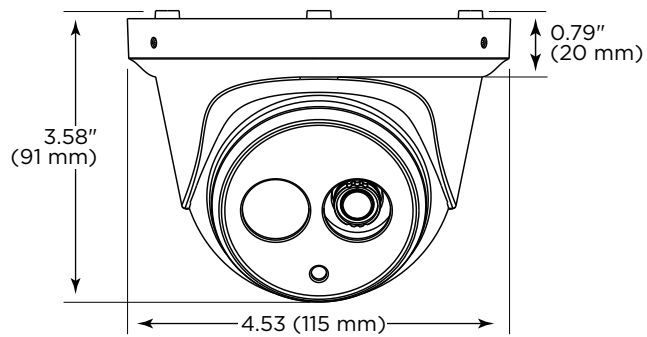

CAMERA DOCUMENTATION

pkdge.co/cameras

* IPScan software can be downloaded from <http://www.pakedge.com/>

CK-CAM-BU832 BULLET CAMERA

BULLET CAMERA	DESCRIPTION
Mount	Indoor/outdoor bullet, ceiling/eaves, wall
Dimensions	2.68 × 2.72 × 7.28" (68 × 69 × 185 mm)
Weight	15.87 oz (450 g)
Power consumption	12VDC, 7.5W; PoE, 8.5W
Illumination	IR LEDs, range 100 ft (30 m)
Glass	Heat resistant
Weather resistant	IP66, waterproof Adjustable sun/rain shield
Vandal resistant	IK10 (protects against impact of 5 kg at 40 cm)
IR reflection reduction	Yes
SD Card	Yes

CK-CAM-TU652 TURRET CAMERA

<u>TURRET CAMERA</u>	<u>DESCRIPTION</u>
Mount	Indoor/Outdoor fixed turret, ceiling/eave, wall
Dimensions	4.53 × 3.58" (115 × 91 mm)
Weight	15.87 oz (450 g)
Power consumption	12VDC, 5.8W; PoE, 7W
Illumination	IR LEDs, range 100 feet (30 m)
Image improvement	Separate lens and IR window
Weather resistant	IP66, waterproof
Vandal resistant	IK7 (protects against impact of 500 g at 40 cm)
IR reflection reduction	Yes; separate lens and IR window for improved image
SD Card	No

CK-CAM-DO652 OUTDOOR DOME CAMERA

<u>OUTDOOR DOME CAMERA</u>	<u>DESCRIPTION</u>
Mount	Outdoor dome, ceiling/eaves
Dimensions	4.33 × 3.50" (110 × 89 mm)
Weight	17.64 oz (500 g)
Power consumption	12VDC, 4.8W; PoE, 6W
Illumination	IR LEDs, 60 degree spread, range 100 feet (30 m)
Weather resistant	IP66, waterproof
Vandal resistant	IK10 (protects against impact of 5 kg at 40 cm)
SD Card	Yes