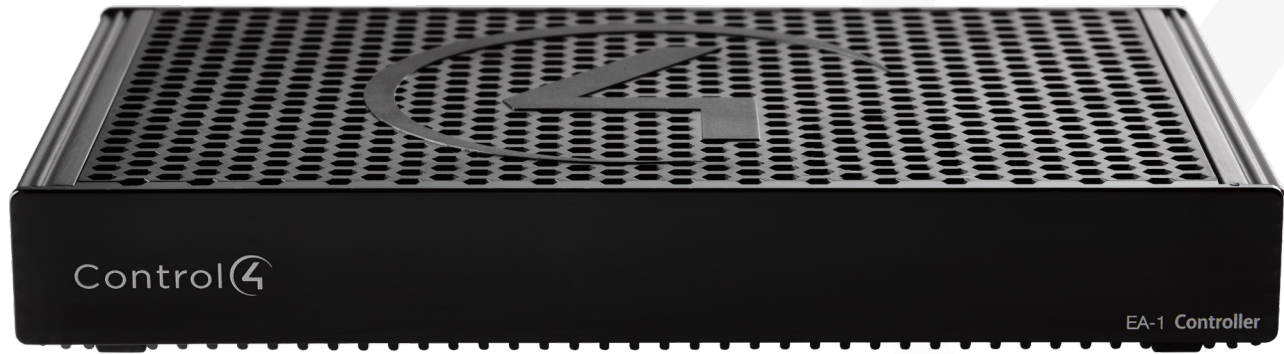

Control4® EA-1 PoE Controller

Control4® EA-1 PoE V2 Entertainment and Automation Controller C4-EA1-POE-V2

The Control4 EA-1 PoE controller is designed to be installed behind televisions throughout the home, enabling entertainment and automation experiences in every room.

- Compact size can be easily installed behind televisions using the included wall-mount bracket.
- Integrated Power over Ethernet (PoE+) offers single-cable installation for power and network and saves you time, space, and money.
- PoE+ enables remote reboot through Pakedge Ethernet switches and BakPak.
- Integrated 2-port Ethernet switch connects the EA-1 PoE and television to the home network without the need to pull an additional network cable or install an Ethernet switch.
- Includes the I/O you need to control entertainment equipment, including four IR and two serial outputs, plus HDMI for on-screen display and streaming music.
- Advanced multi-core processor delivers the speed and performance needed for instantaneous, interactive on-screen control and access to lighting, security, music, and video solutions.
- Elegant, low-profile design for flexible, simple installation with an included mounting bracket that allows easy mounting to the back of a TV, on the wall, or to a standard wall box.
- Integrated music server with native support for popular streaming services, including Deezer, Pandora, Rhapsody, TIDAL, TuneIn, SiriusXM, SOUNDMACHINE, and iHeartRadio.
- USB port enables connection to external hard drives for easy access to local music content.